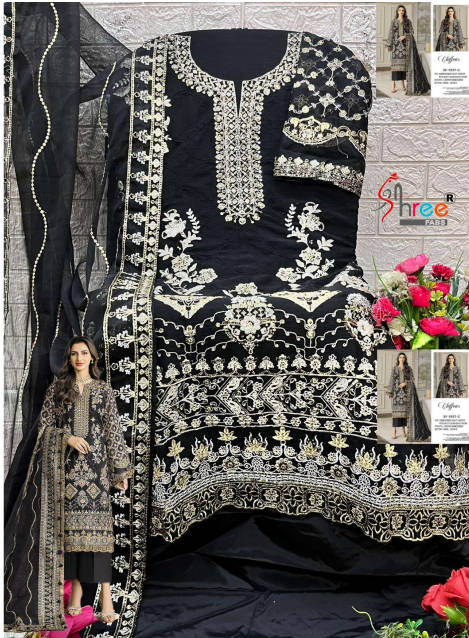

TOP- EMBROIDERED HEAVY CHIFFON
WITH HEAVY BANG KALDI WORK
DUPATTA- CHIFFON EMBROIDERED
BOTTOM / ZONE- CREVICE

Chiffons

SF-5557-C

TOP- EMBROIDERED HEAVY CHIFFON
WITH HEAVY BANG KALDI WORK
DUPATTA- CHIFFON EMBROIDERED
BOTTOM / ZONE- CREVICE

Chiffon

SF-5557

TOP - EMBROIDERED HEAVY CHIFFON WITH HEAVY FANS BEAD WORK
DUPATTA - CHIFFON EMBROIDERED
BOTTOM - CORDON

Chiffon

SF-2527

TOP - EMBROIDERED HEAVY CHIFFON WITH HEAVY FANS BEAD WORK
DUPATTA - CHIFFON EMBROIDERED
BOTTOM - CORDON

Chiffons

SF-5557-B

TOP- EMBROIDERED HEAVY CHIFFON
WITH HEAVY HAND KSHATLI WORK
DUPATTA- CHIFFON EMBROIDERED
BOTTOM / INNER- CRUNCH

Shree[®]
FABS

Chiffons

SF-5557-B

TOP- EMBROIDERED HEAVY CHIFFON
WITH HEAVY HAND KSHATLI WORK
DUPATTA- CHIFFON EMBROIDERED
BOTTOM / INNER- CRUNCH

Shree[®]
FABS

Chiffons

SF-5557-D
TOP- EMBROIDERED HEAVY CHIFFON
WITH HEAVY HAND KHALTI WORK
BOTTOM- CHIFFON EMBROIDERED
BOTTOM INNER- CRENCH

Chiffons

SF-5557-D
TOP- EMBROIDERED HEAVY CHIFFON
WITH HEAVY HAND KHALTI WORK
BOTTOM- CHIFFON EMBROIDERED
BOTTOM INNER- CRENCH