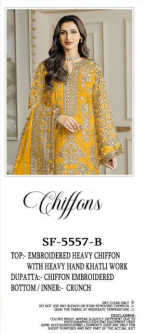

Chiffons

SF-5557-B