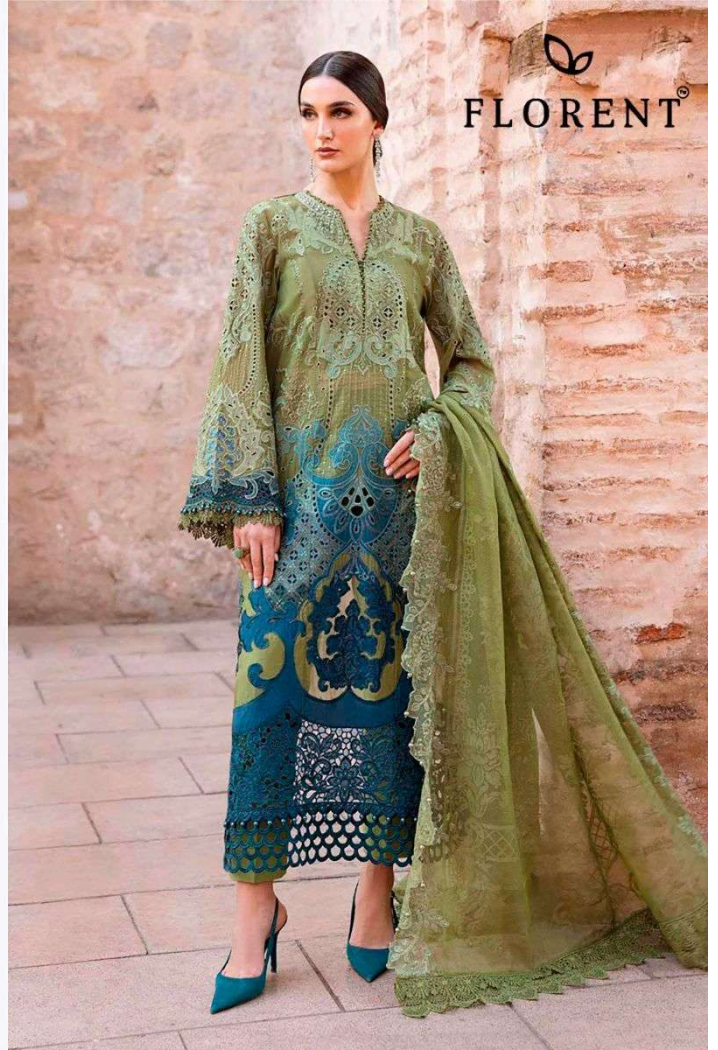

D.NO.1054-C

MARIA.B.

Premium Embroidered-25-2

FLORENT®

D.NO.1054-D

MARIA.B.
Premium Embroidered-25-2

D.NO.1054-C

MARIA.B.
Premium Embroidered-25-2

FLORENT®

D.NO.1054-A

MARIA.B.
Premium Embroidered-25-2

FLORENT®

D.NO.1054-B

MARIA.B.
Premium Embroidered-25-2

FLORENT®

MARIA.B.

FLORENT®

D.NO.1054-B

MARIA.B.
Premium Embroidered-25-2

FLORENT®

FLORENT®

D.NO.1054-D

MARIA.B.
Premium Embroidered-25-2

A woman is taking a mirror selfie in a bedroom. She is wearing a light-colored hijab and a vibrant green and blue patterned dress with intricate lace detailing. She is holding a black smartphone to her face. The room features a white wall with a clock and a framed picture, a white door, and a bed with a patterned coverlet. A large green and white variegated plant is visible in the foreground on the left.