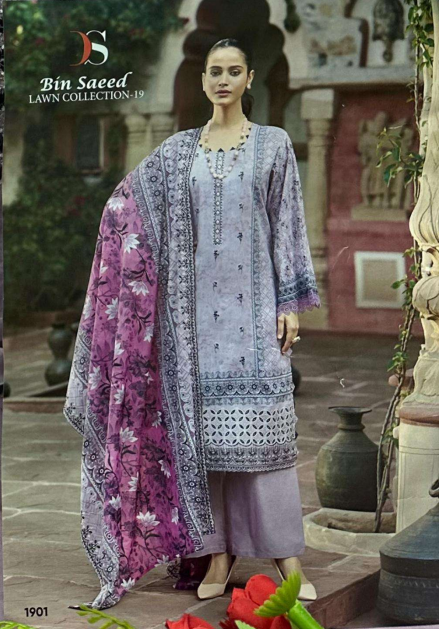

Bin Saeed
LAWN COLLECTION-19

The advertisement features two models standing in a courtyard with stone arches and a stone bust. The model on the left wears a purple lawn suit with intricate white embroidery and a dark purple shawl. The model on the right wears a brown lawn suit with white embroidery and a green shawl. The background is a rustic stone wall with a bust and a flowering plant.

1903

1904

1907

1908

Bin Saeed
LAWN COLLECTION-19

1903

Bin Saeed
LAWN COLLECTION-I

1902