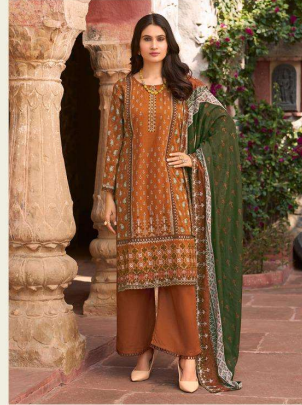

Bin Saeed
LAWN COLLECTION-19

The advertisement features two models standing in a courtyard with stone arches and a stone bust. The model on the left wears a purple lawn suit with intricate white embroidery and a dark purple shawl. The model on the right wears a brown lawn suit with white embroidery and a green shawl. The background is a rustic stone wall with a bust and a flowering plant.

1903

1904

1907

1908

Bin Saeed
LAWN COLLECTION-19

1903

Bin Saeed
LAWN COLLECTION-I

1902

1906

1901

1902

1905

1906

1903

1904

1907