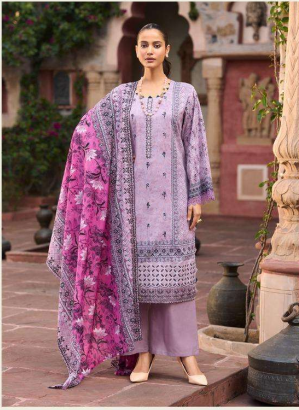

1901

Bin Saeed
LAWN COLLECTION-19