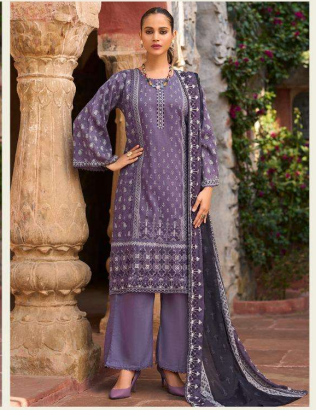

1906

Bin Saeed
LAWN COLLECTION-19