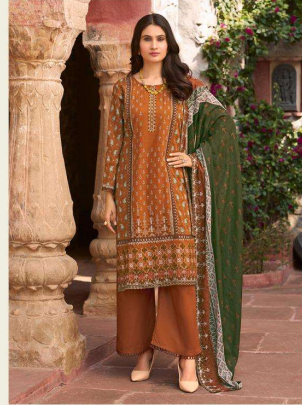

Bin Saeed
LAWN COLLECTION-19

The advertisement features two models standing in a courtyard with stone arches and a stone bust. The model on the left wears a purple lawn suit with intricate white embroidery and a dark purple shawl. The model on the right wears a brown lawn suit with white embroidery and a green shawl. The background is a rustic stone wall with a bust and a flowering plant.

1903

1904

1907

1908

Bin Saeed
LAWN COLLECTION-19

1903

Bin Saeed
LAWN COLLECTION-I

1902