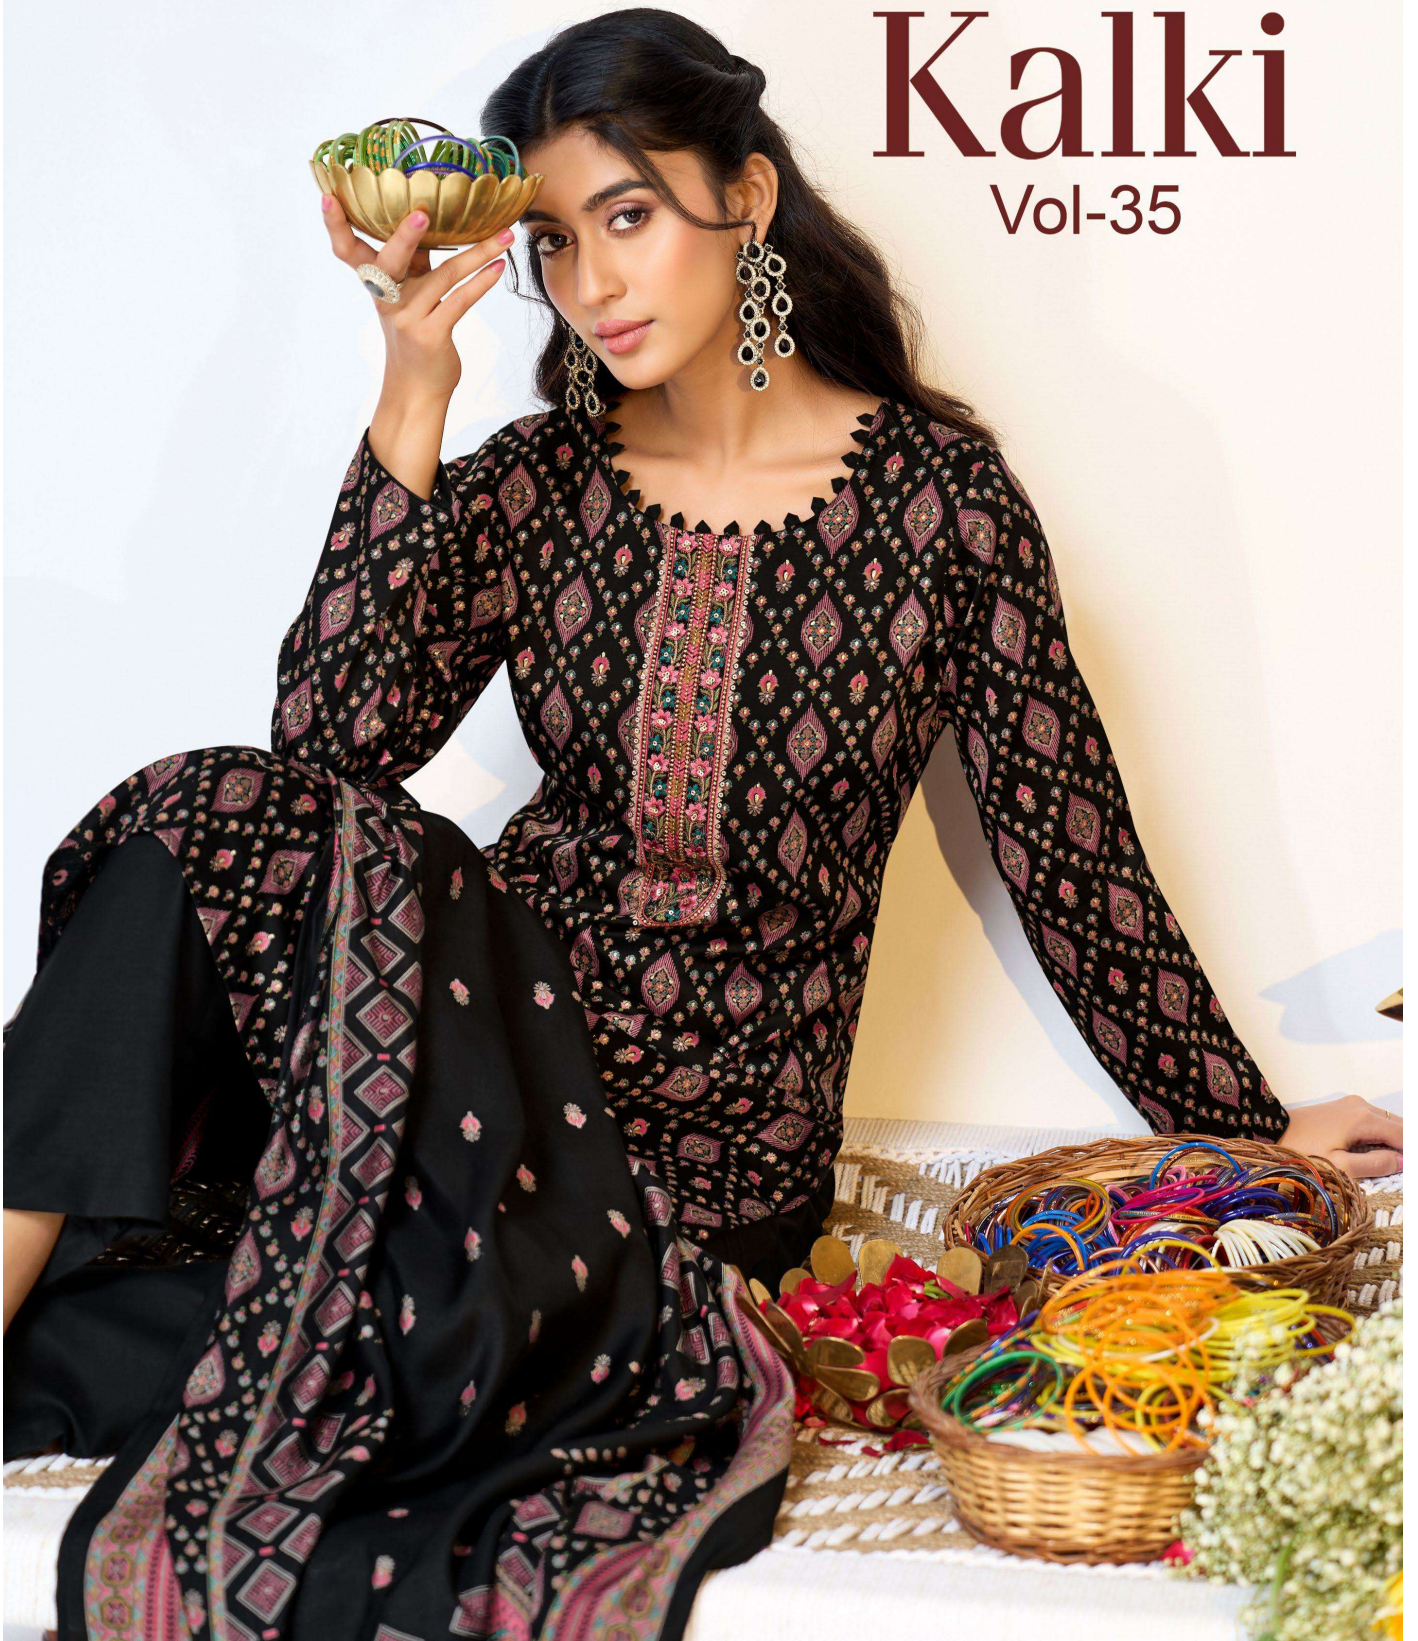

SURYAJYOTI®

THE REAL ART OF COTTON DRESSES

Kalki

Vol-35

SURYAJYOTI®

THE REAL ART OF COTTON DRESSES

35001

BEAUTY BEGINS
THE MOMENT YOU DECIDE
TO BE YOURSELF.

35004

35005

35006

35008

Kalki

Vol-35

: TOP : Jam Satin Discharge Print With Foil And Neck Embroidery	: BOTTOM : Pure Cotton	: DUPATTA : Pure Modal Silk Discharge Print With Tessels
---	----------------------------------	--