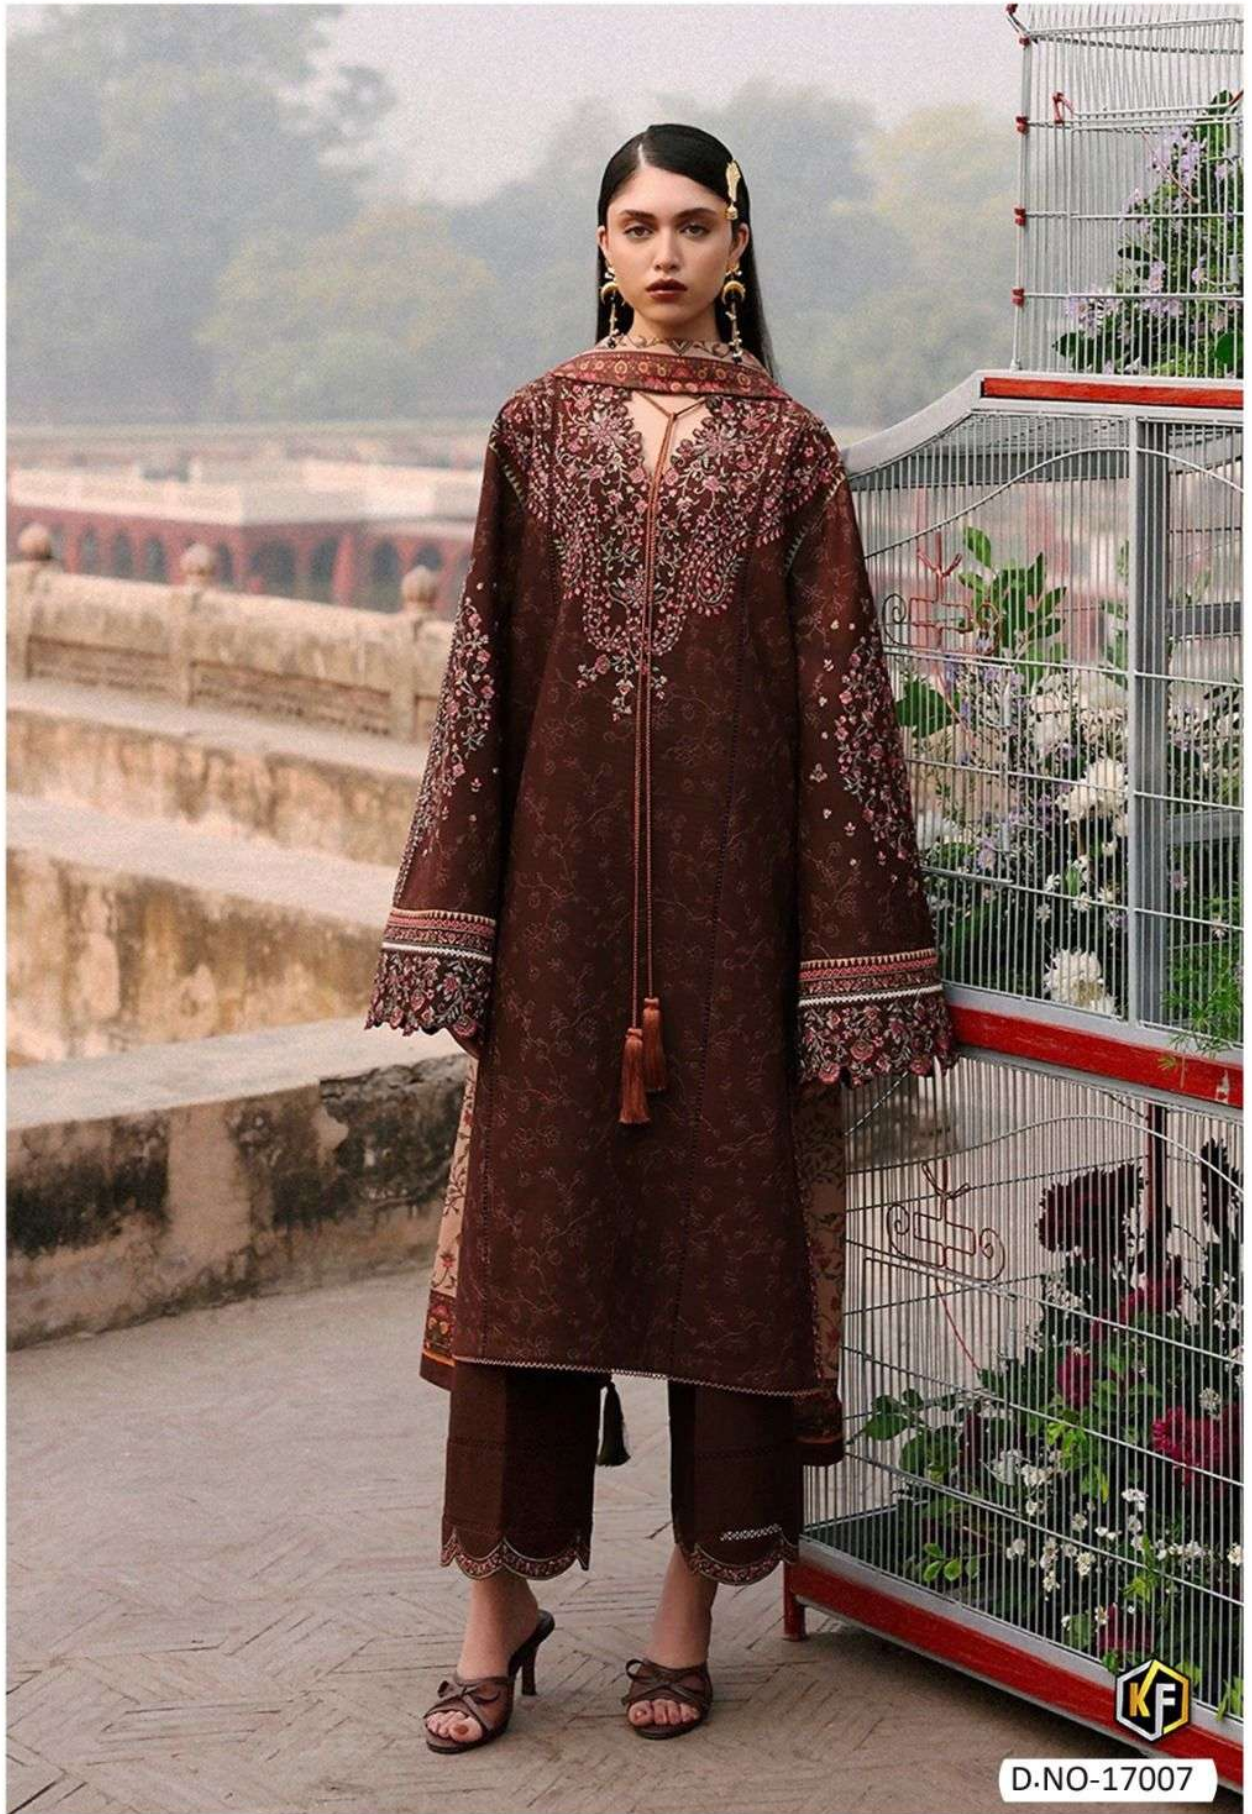

D.NO-17007