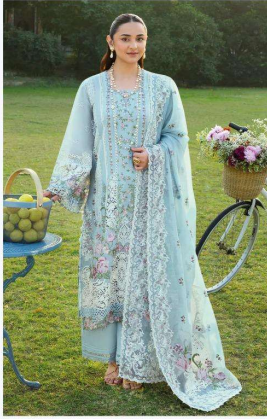

DEEPSY[®]
suits

ELAF

Premium-3

1745

1741

1742

1745

1746