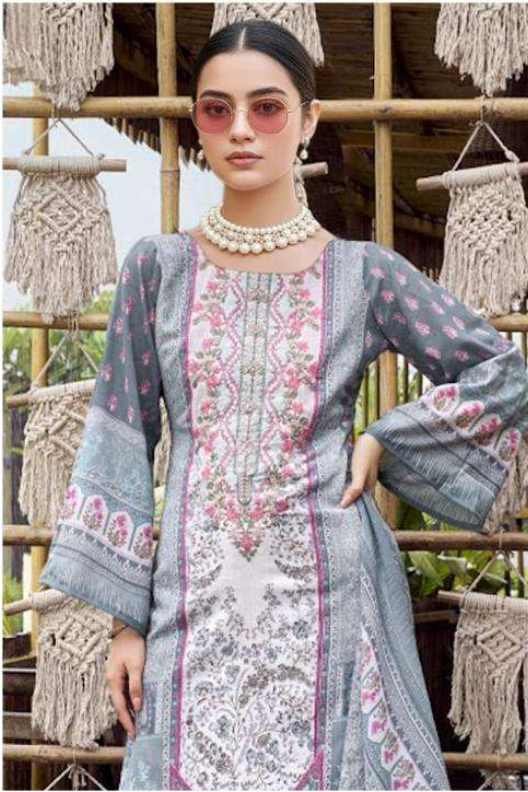

BELIEVE

True One Style

2024 Collection

7773
D.NO. 3271

SANA SAFINAZ
VOL - 01