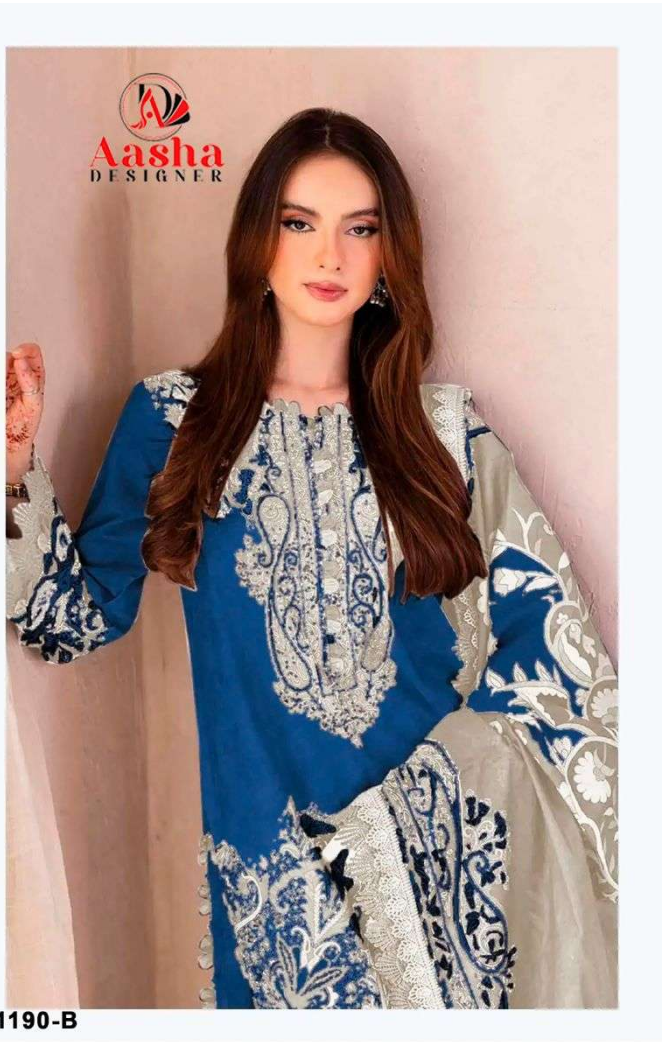

D.NO.1190-B