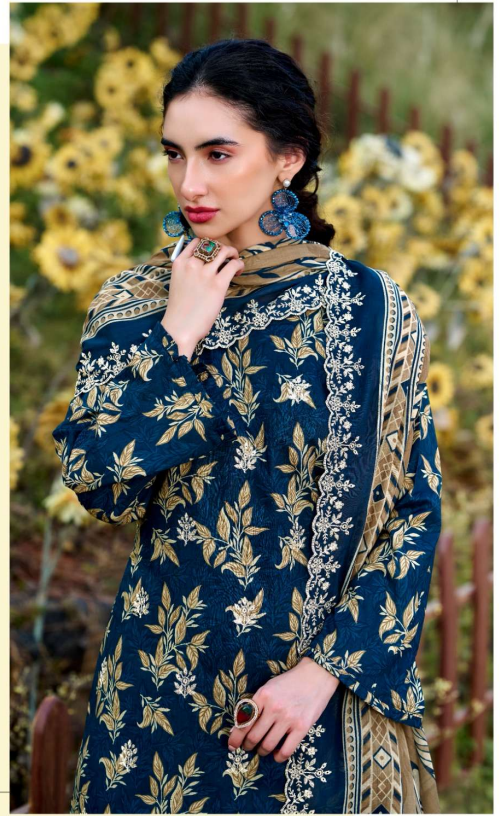

Style Motion