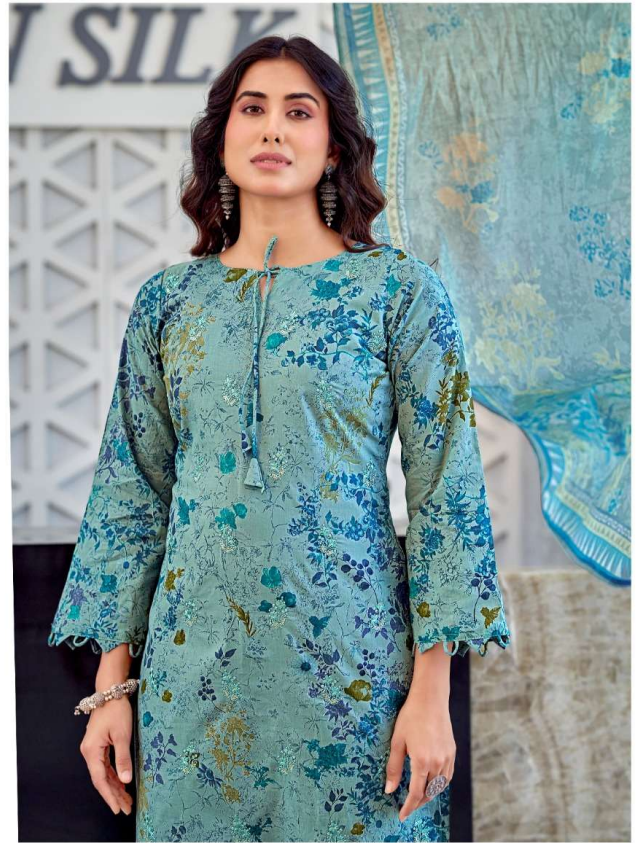

House of -1003
Chikankari

KHUDA BAKSH®
PRINTS
خدا بخش®

House of
Chikankari

~TOP~

100% PURE COTTON CAMRIC DIGITAL PRINT WITH
EXCLUSIVE KASHMIRI EMBROIDERY WITH
DAMAN SCALPING WORK CUTWORK

~BOTTOM~

100% PURE CAMRIC
COTTON DYED

~DUPATTA~

100% PURE LAWN MALMAL
BOX PALLU DIGITAL PRINT

@MUMTAZ_ARTS_OFFICIAL