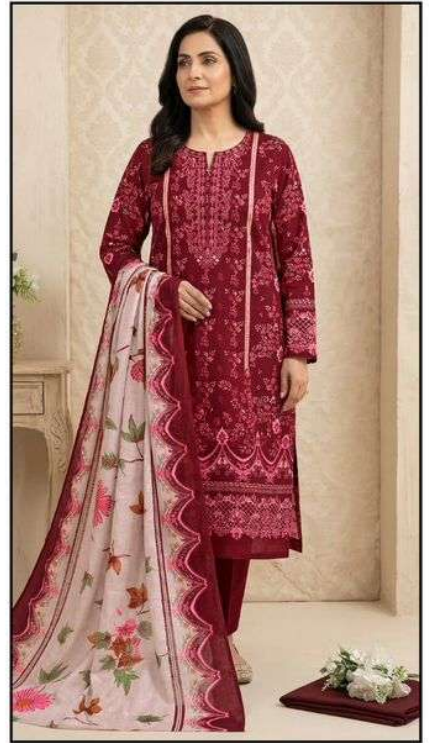

6003

Gull Ahmed ORIGINAL LAWN
PRIMUM LAWN COLLECTION

Tehreem VOL-06
DIGITAL PRINTED COTTON DUPATTA