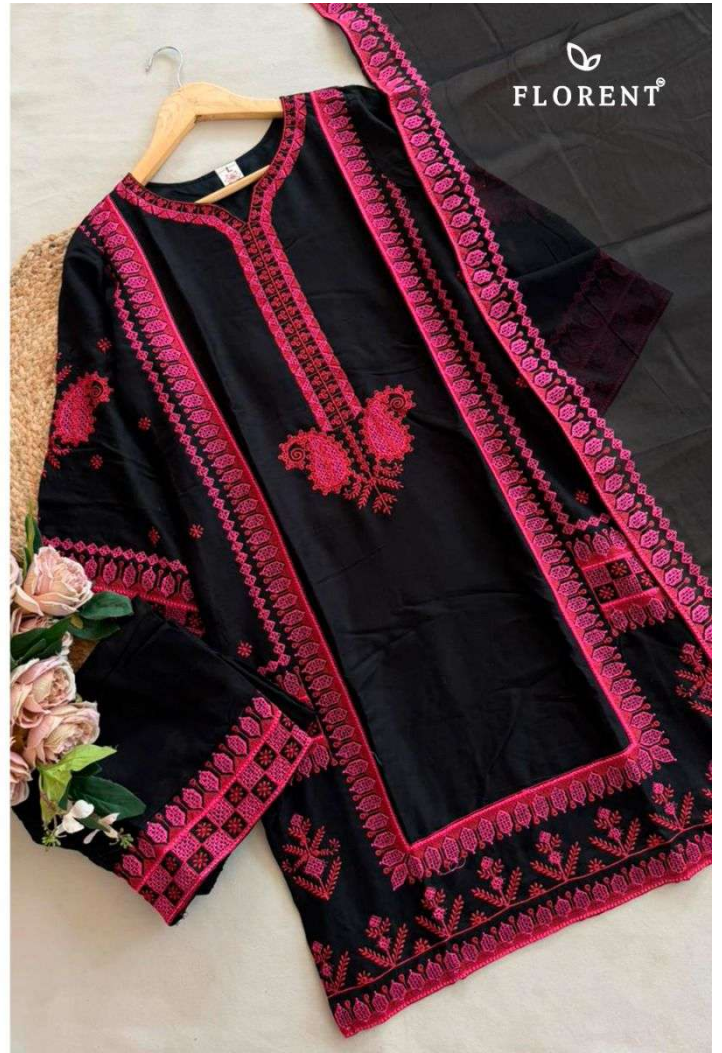

D.NO.1091-B

TOP-: HEAVY REYON AND HEAVY EMBROIDERY
DUPTA-: KOTA CHEX WITH HEAVY EMBROIDERY
BOTTOM-: HEAVY REYON AND EMBROIDERY

D.NO.1091-A

**TOP:- HEAVY REYON AND HEAVY EMBROIDERY
DUPTA:- KOTA CHEX WITH HEAVY EMBROIDERY
BOTTOM:- HEAVY REYON AND EMBROIDERY**

D.NO.1091-B

TOP-: HEAVY REYON AND HEAVY EMBROIDERY
DUPTA-: KOTA CHEX WITH HEAVY EMBROIDERY
BOTTOM-: HEAVY REYON AND EMBROIDERY

FLORENT[®]

TOP-: HEAVY REYON AND HEAVY EMBROIDERY
DUPTA-: KOTA CHEX WITH HEAVY EMBROIDERY
BOTTOM-: HEAVY REYON AND EMBROIDERY