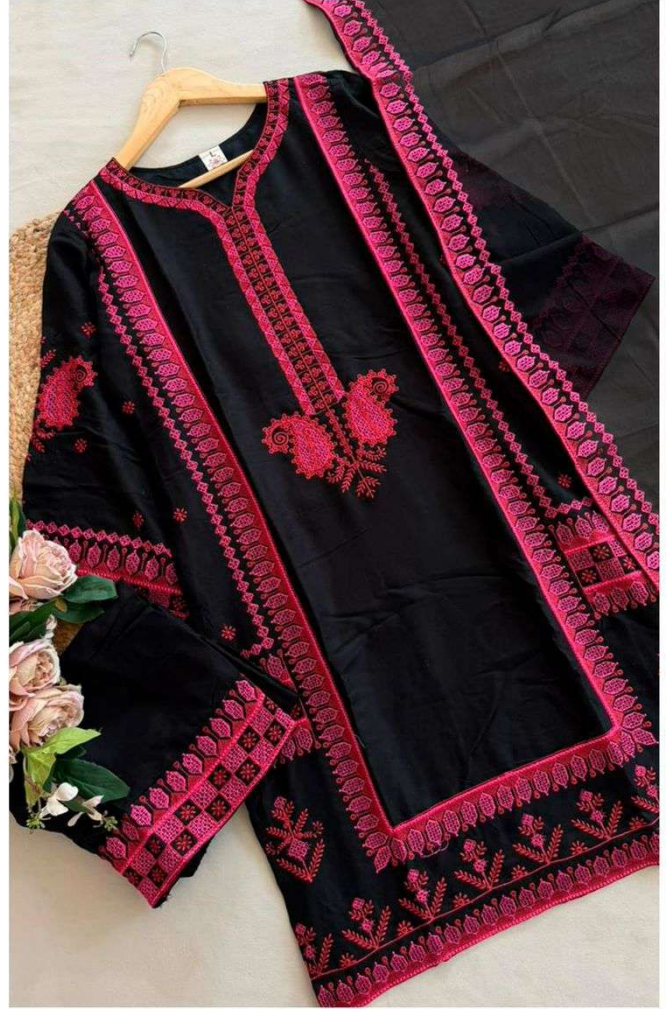

D.NO.1091-B