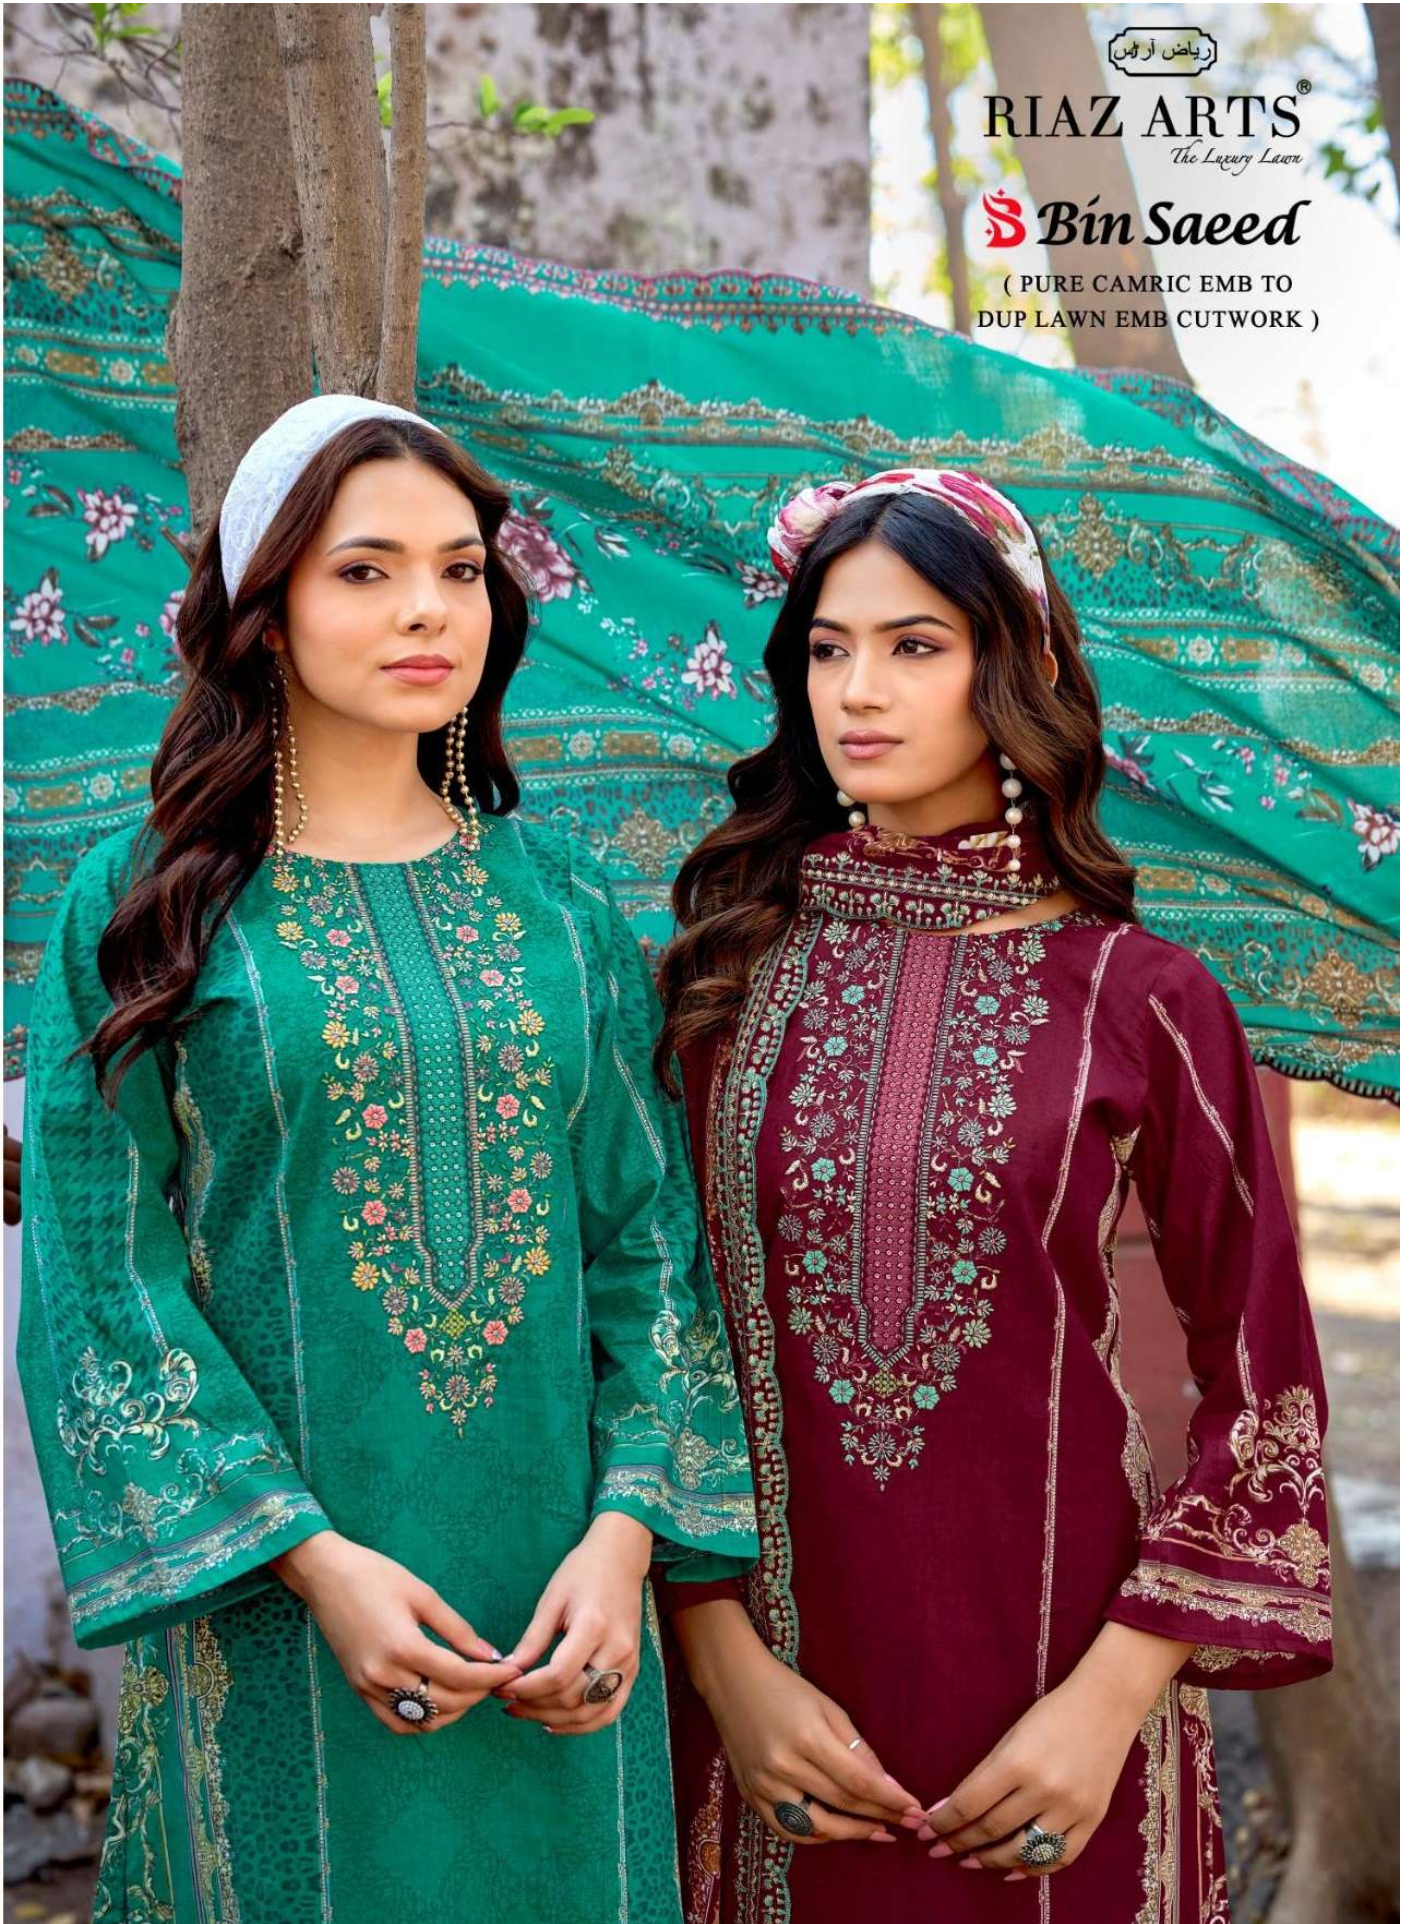

ریاض آرٹس

RIAZ ARTS®
The Luxury Lawn

Bin Saeed

(PURE CAMRIC EMB TO
DUP LAWN EMB CUTWORK)

CLOTHING IS A FORM OF SELF-EXPRESSION THERE ARE HINTS ABOUT WHO YOU ARE IN WHAT YOU WEAR

ریاض آرٹس
RIAZ ARTS
The Luxury Lane