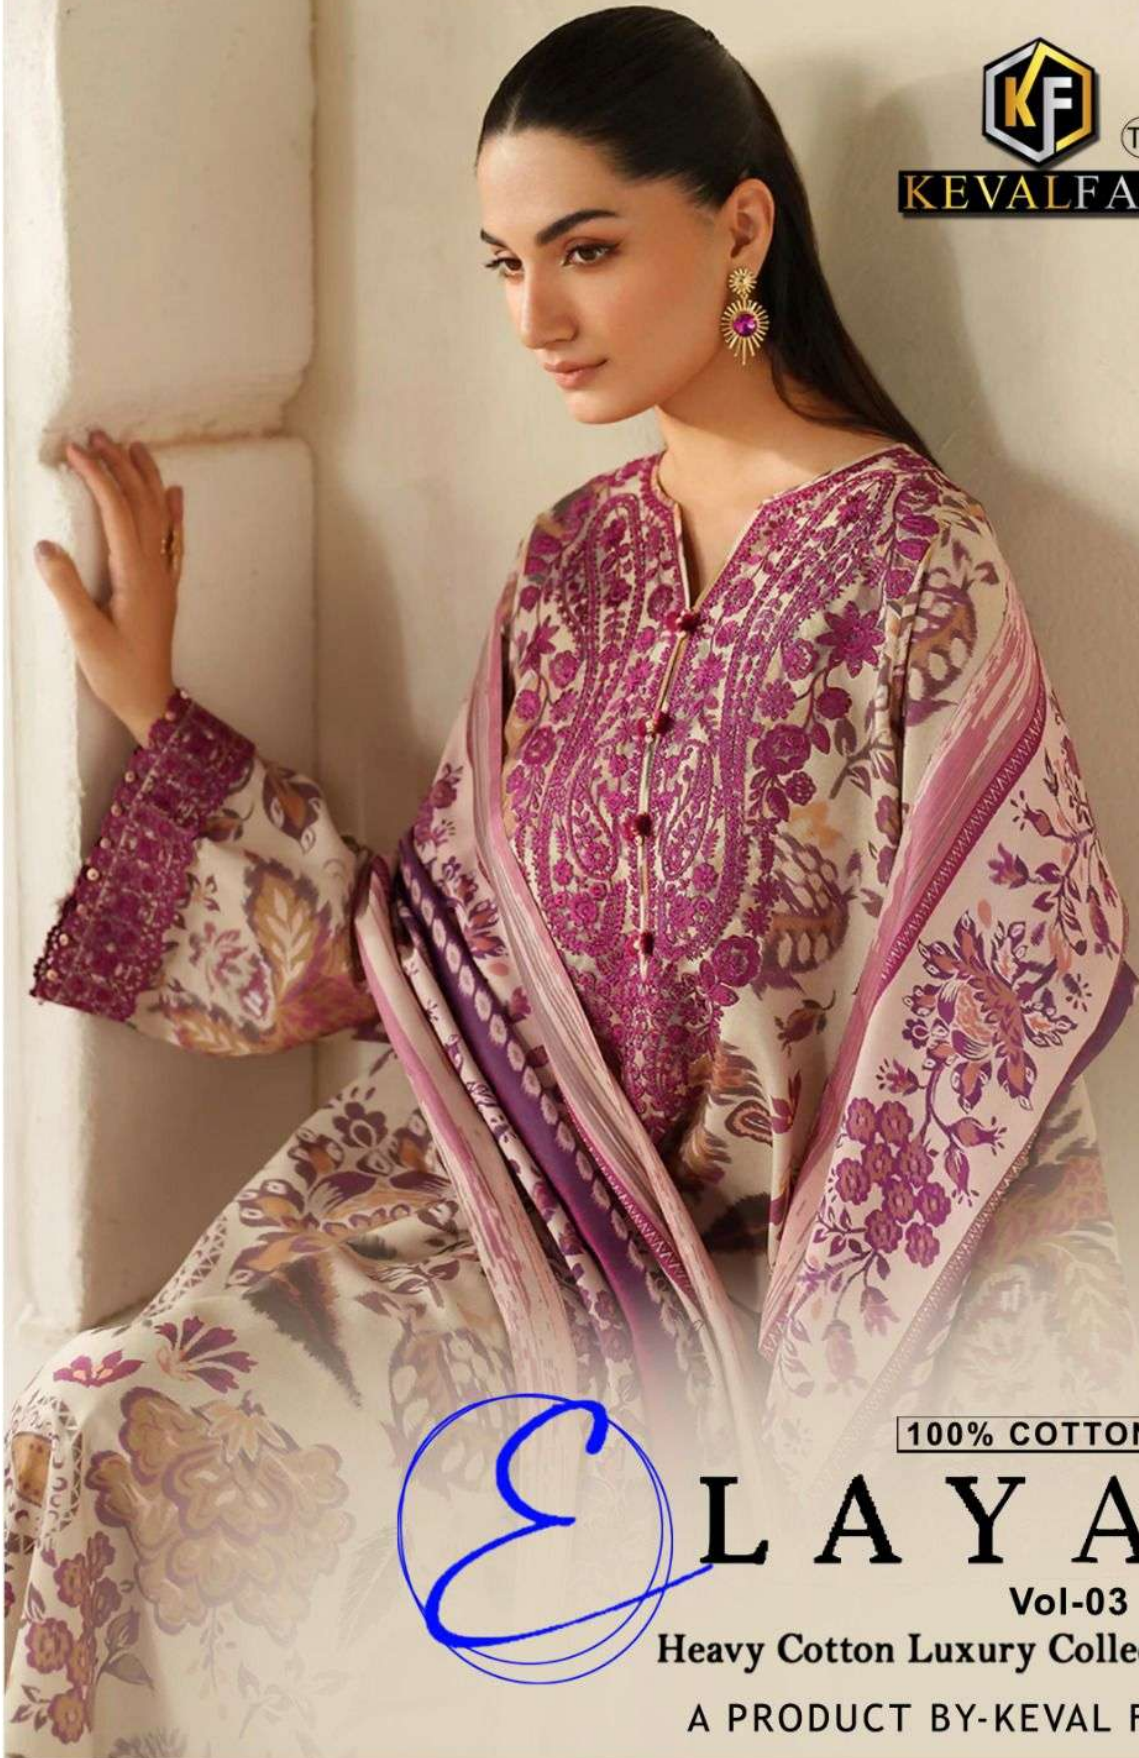

D. NO-3005

KEVALFAB

100% COTTON

E L A Y A

Vol-03

Heavy Cotton Luxury Collection.

A PRODUCT BY-KEVAL FAB

D. NO-3002