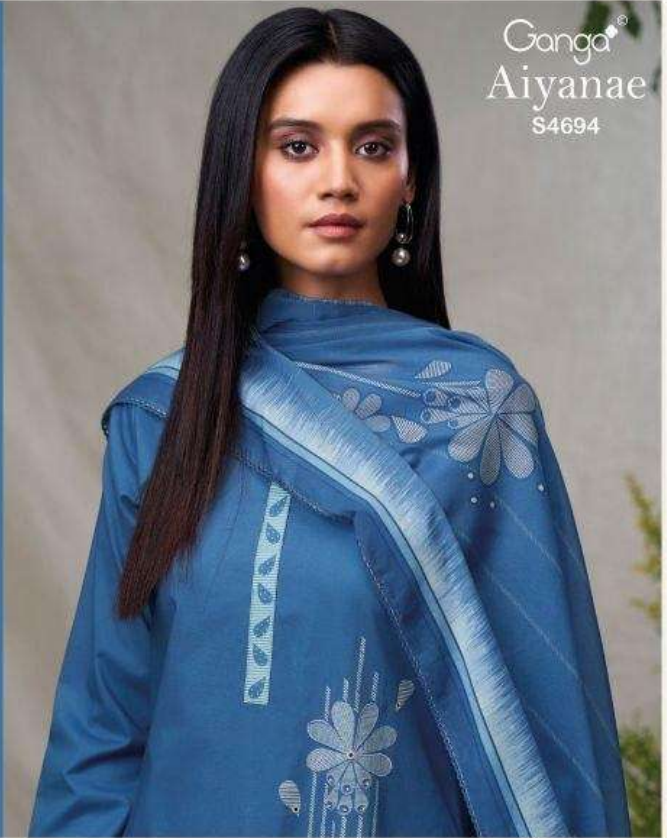

Ganga®
Aiyanae
S4694

Aiyanae
S4694

—DESCRIPTION—

~TOP~

PREMIUM COTTON PRINTED WITH HAND EMBROIDERY,
HAND WORK, PRINTED LACE ON NECK, SLEEVES,
SCHIFFLI EMBROIDERY LACE ON DAMAN & SLEEVES.

~BOTTOM~

PREMIUM COTTON SOLID COLOR