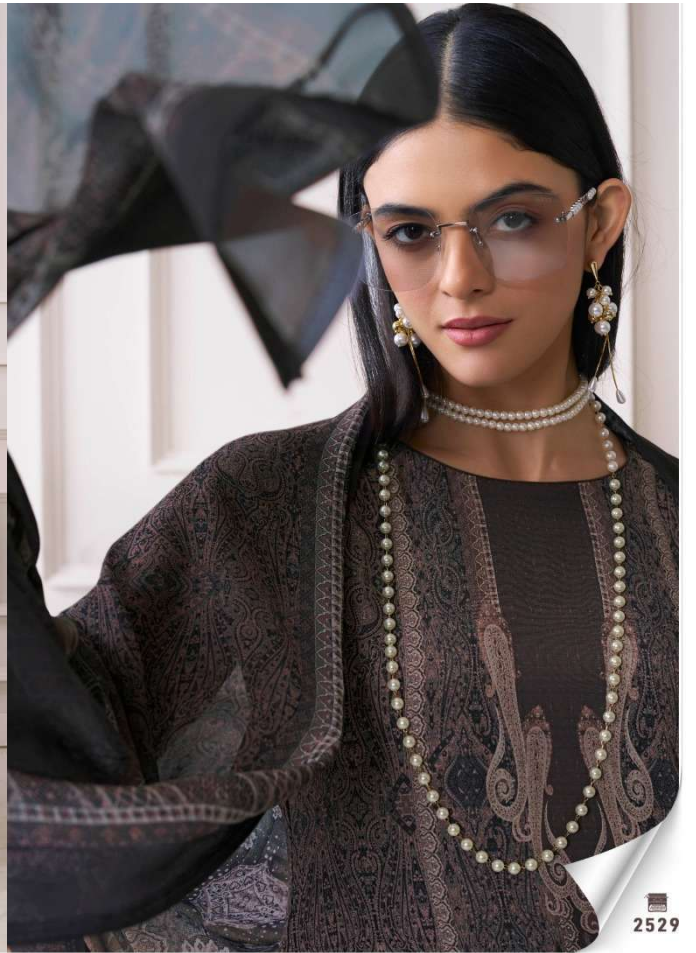

VISHWAM
FABRICS PVT. LTD.

Cafe Latte

VOL-23

VISHVAM

Great FASHION

the key is to contrast two elements so you don't end up over doing the feminine quotient.

VISHVAM

STYLISH
elegance

simple without letting go
of elegance & tradition
with natural fabrics.

2531

PERFECT *design*

patterns & prints to blend into an easy draped silhouette
in soft sensual fabrics.

2530

VISHVAM

FASHION *Dread*

*the collection seamlessly
creates an ambience of
style & grace embellished
immaculately with
fine work.*

2532

VISHVAM

Exotic
PATTERN

*Brings a whole new range of
variety for the most inspiring
and colorful ones in the world.*

2528

2529

2530

2531