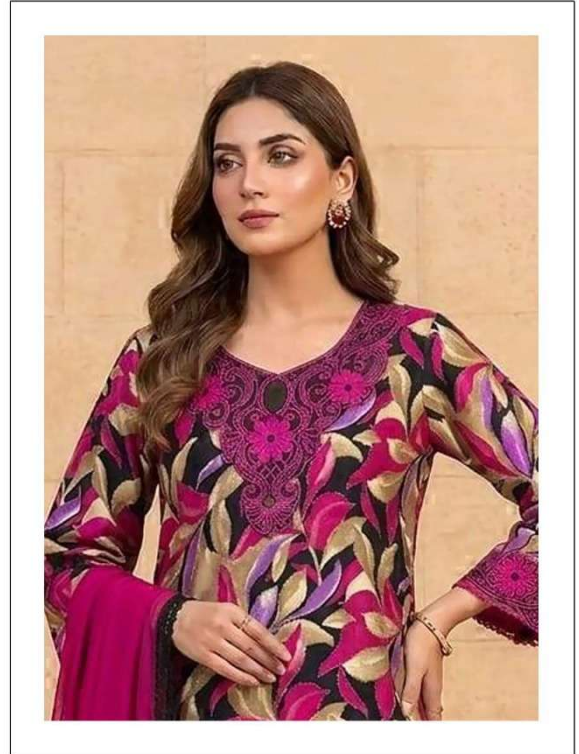

D.NO.67 B

SIZE : L

**TOP**

REYON 14 Kg PRINT  
WITH PATCHES WORK STITCH

**BOTTOM**

HEAVY REYON

**DUPATTA**

SIFFON 4 SIDE EMBROIDERY

**D.NO.67 A**

**SIZE : L**

**TOP**

REYON 14 Kg PRINT  
WITH PATCHES WORK STITCH

**BOTTOM**

HEAVY REYON

**DUPATTA**

SIFFON 4 SIDE EMBROIDERY