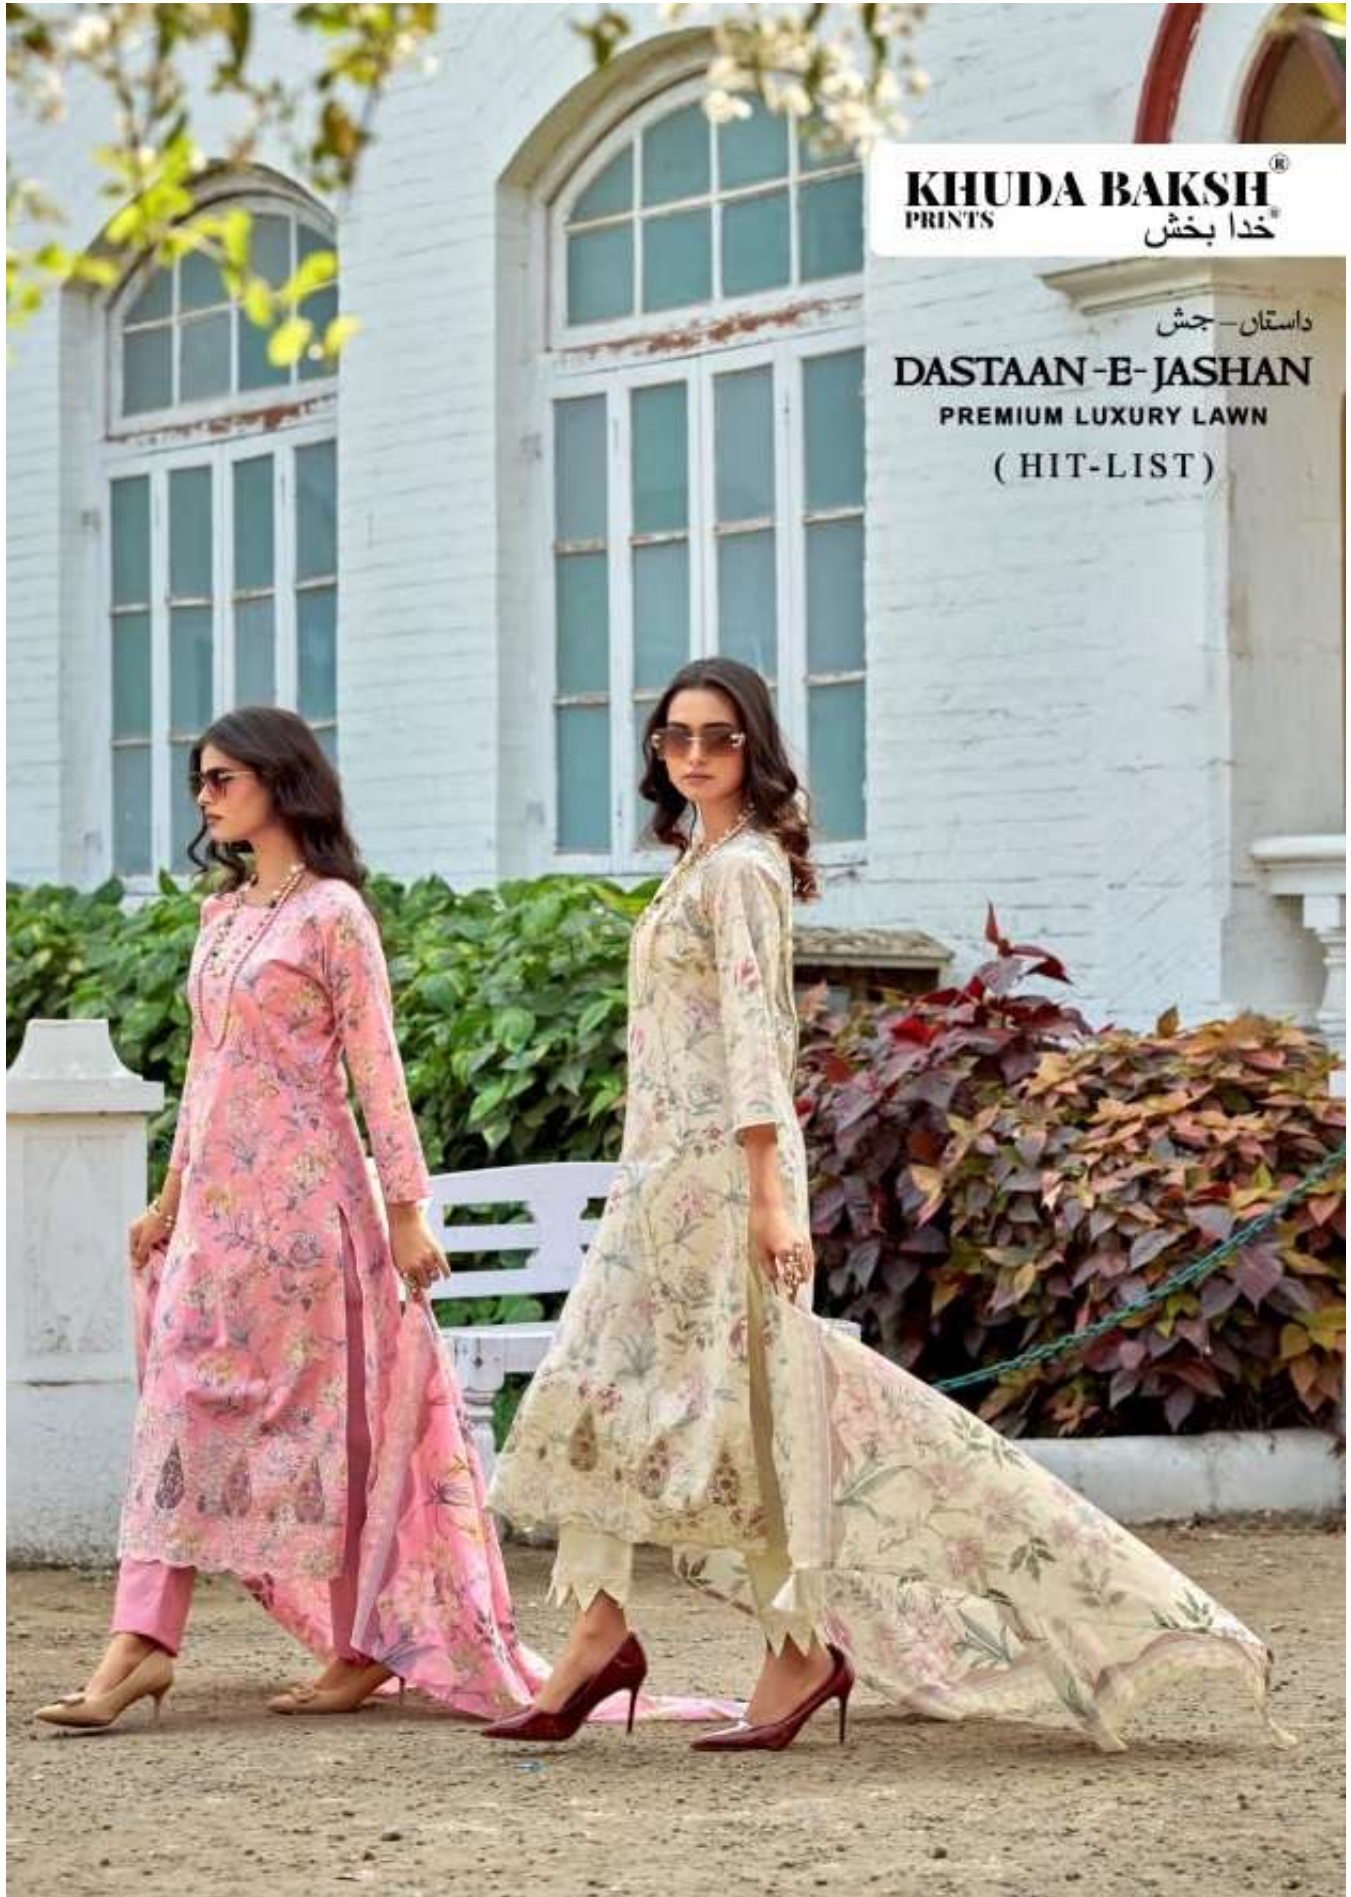

KHUDA BAKSH®
PRINTS
خدا بخش®

داستان - جشن

DASTAAN-E-JASHAN
PREMIUM LUXURY LAWN
(HIT-LIST)