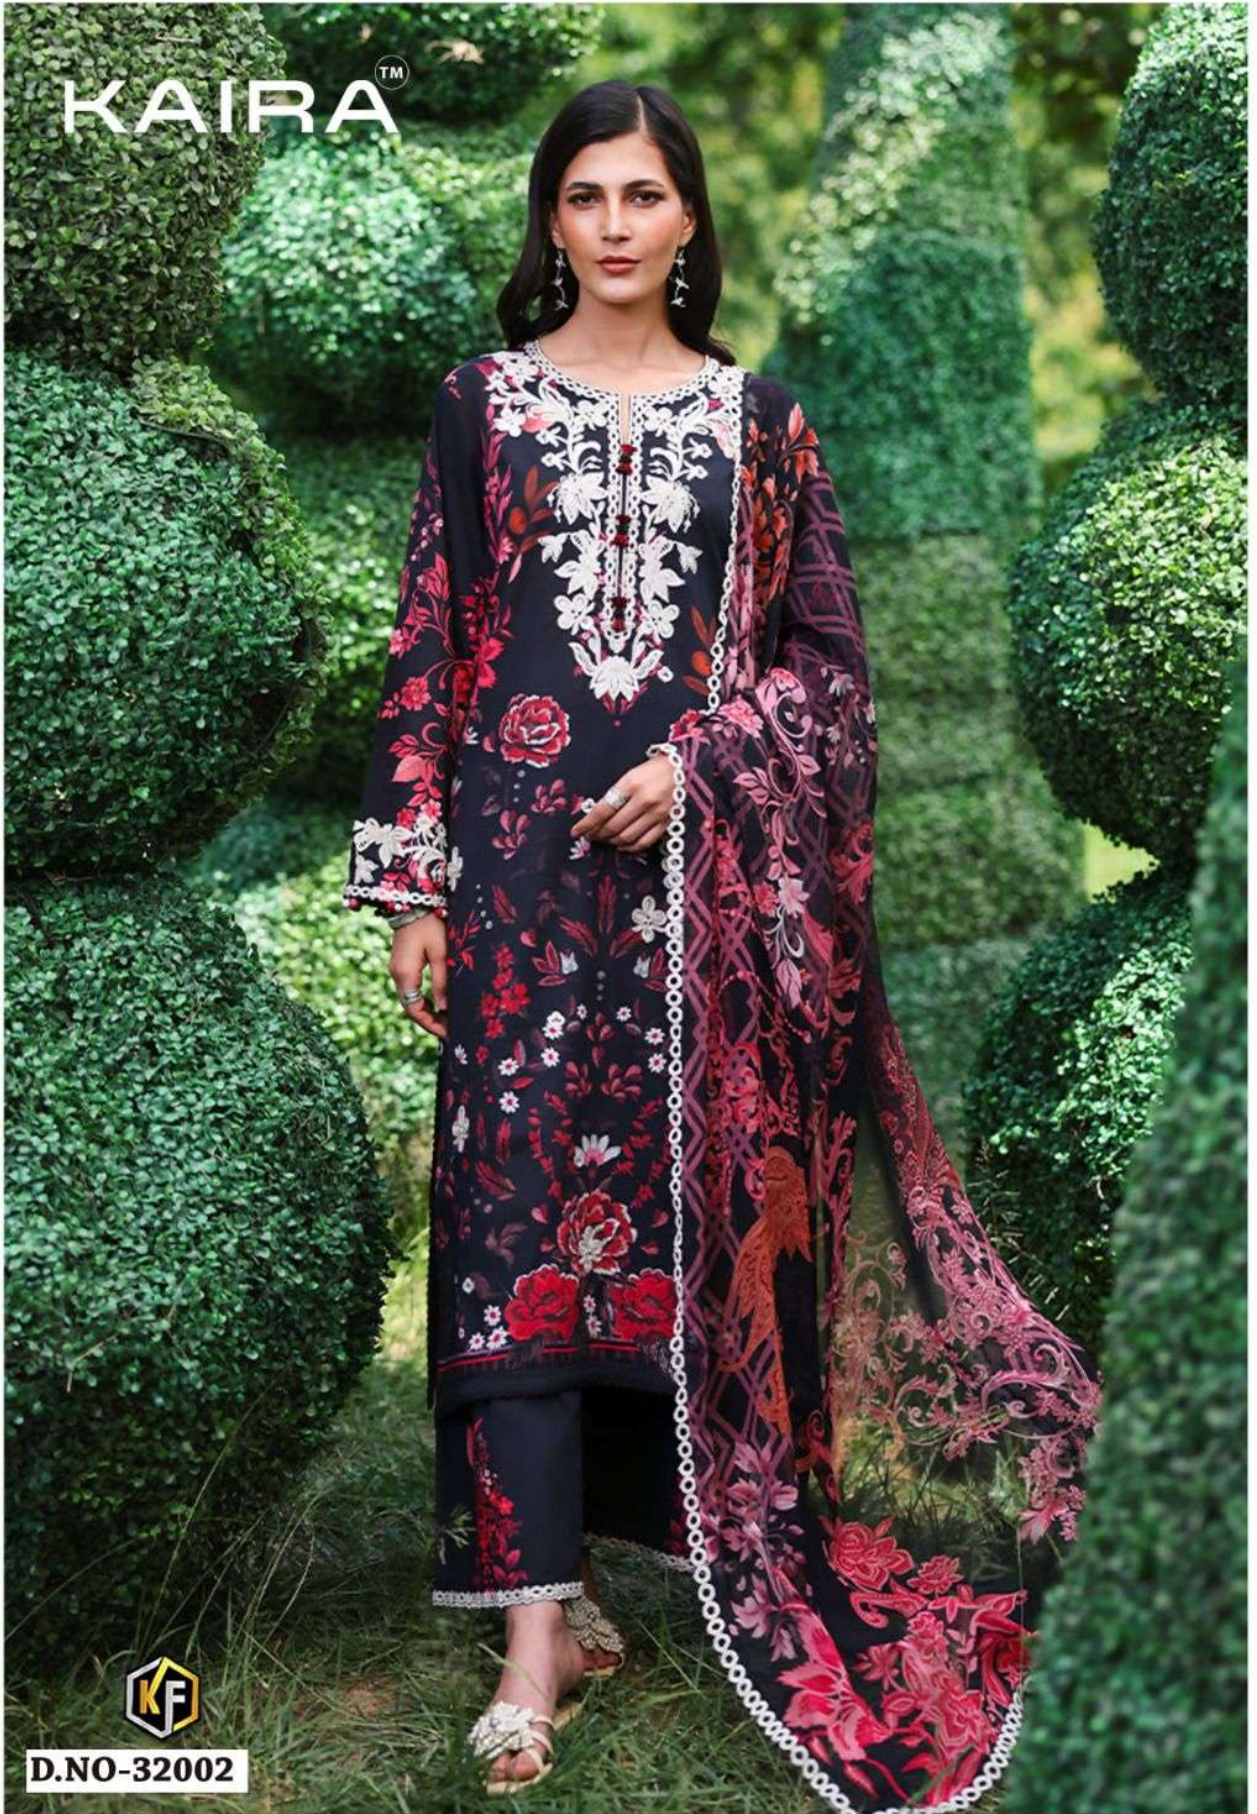

KAIRA^{TM}

D.NO-32002