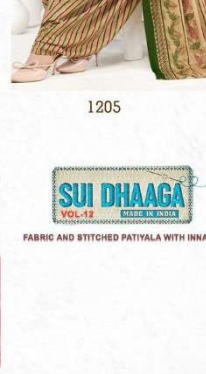

  
**BALAJI**  
Cotton  
Designer Salwar Suit

**SUI DHAAGA**  
VOL-12  
MADE IN INDIA

**FABRIC AND STITCHED PATIYALA WITH INNAR**

**BALAJI**  
Cotton  
Designer Salwar Suit

  
1201

**BALAJI**  
Cotton  
Designer Salwar Suit

1201

1202

1203

1208

**BALAJI**  
Cotton  
Designer Salwar Suit

1204

1205

1206

1209

1210

**SUI DHAAGA**  
VOL-12  
MADE IN INDIA

FABRIC AND STITCHED PATIYALA WITH INNAR

**SUI DHAAGA**  
VOL-12  
MADE IN INDIA

FABRIC AND STITCHED PATIYALA WITH INNAR

  
**BALAJI**  
Cotton  
Designer Salwar Suit