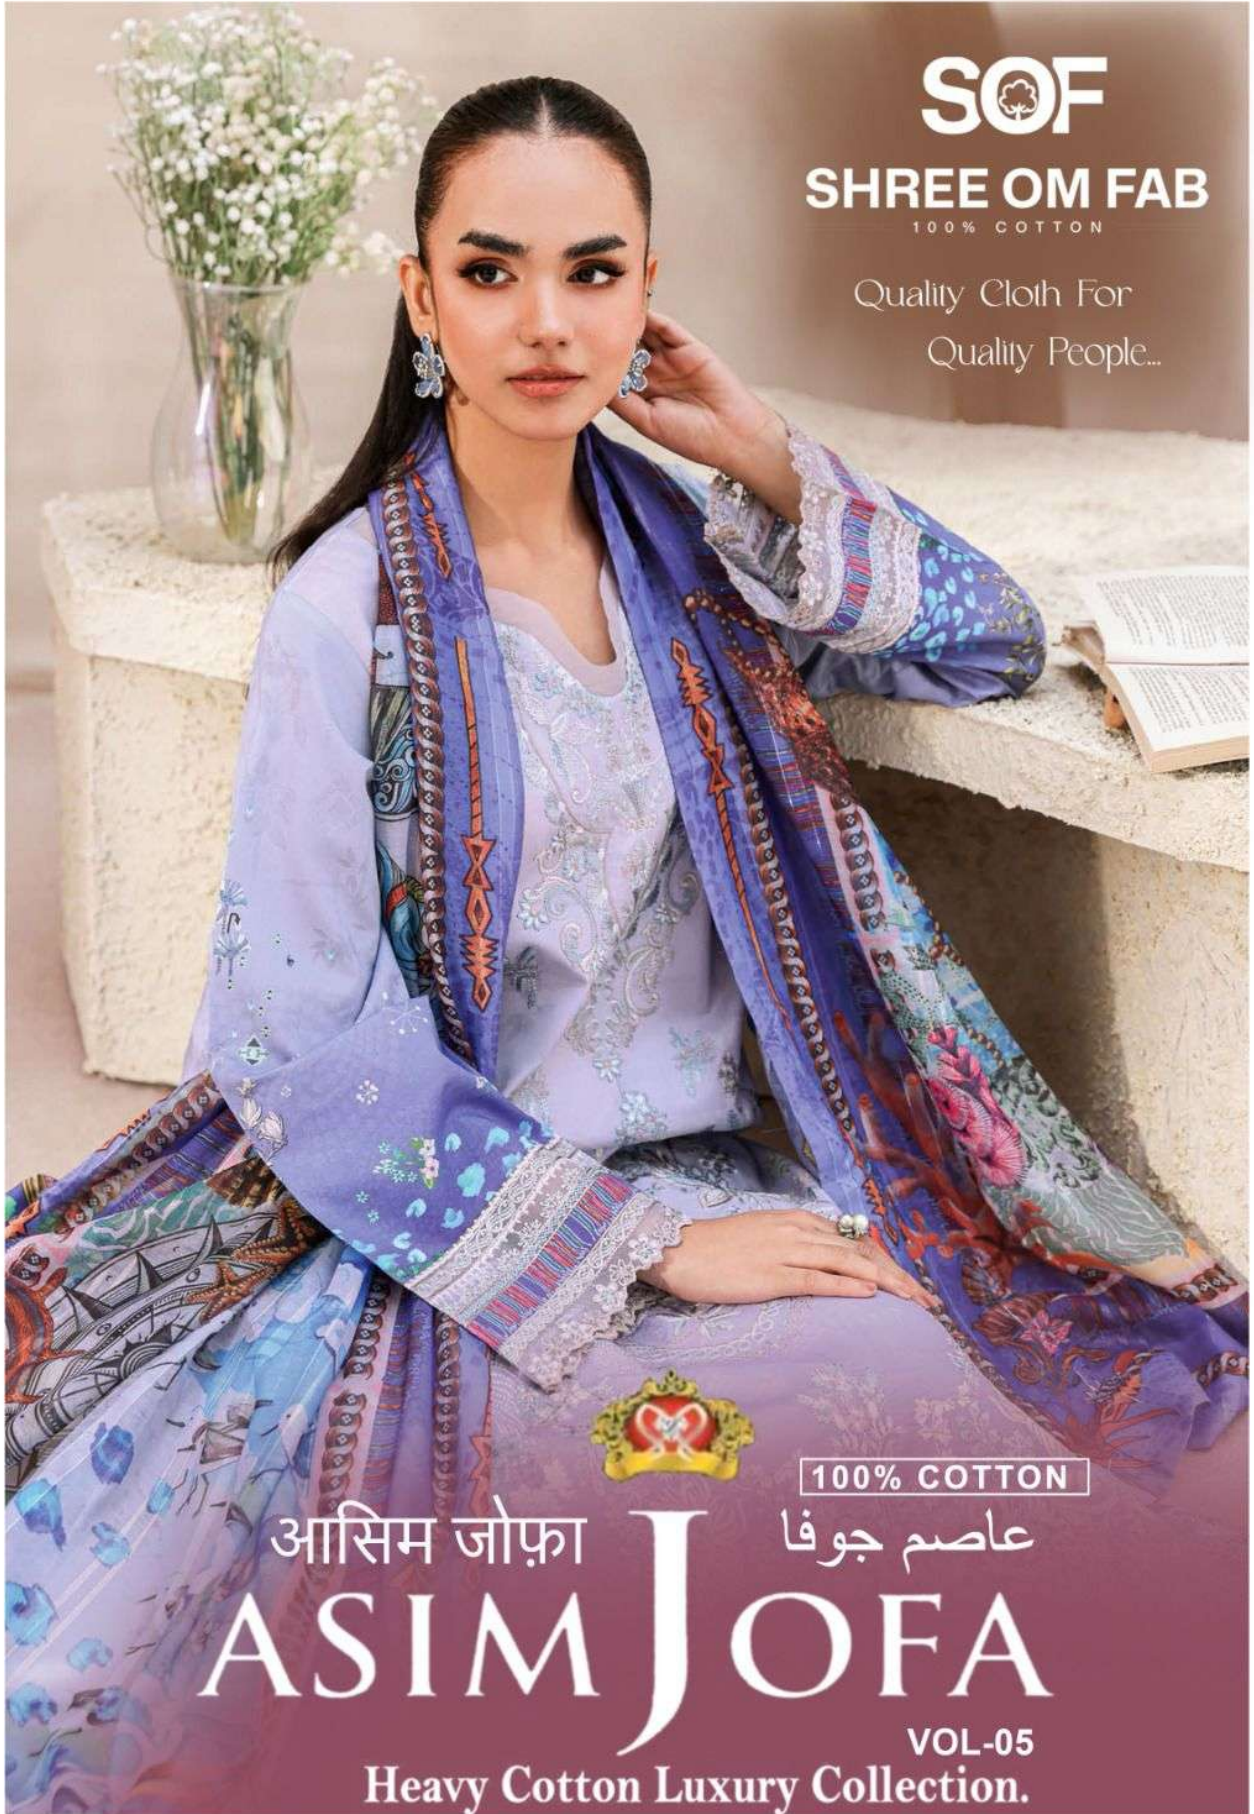

SOF

SHREE OM FAB

100% COTTON

Quality Cloth For
Quality People...

100% COTTON

آسیم جوفا

عاصم جوفا

ASIM JOFA

VOL-05

Heavy Cotton Luxury Collection.