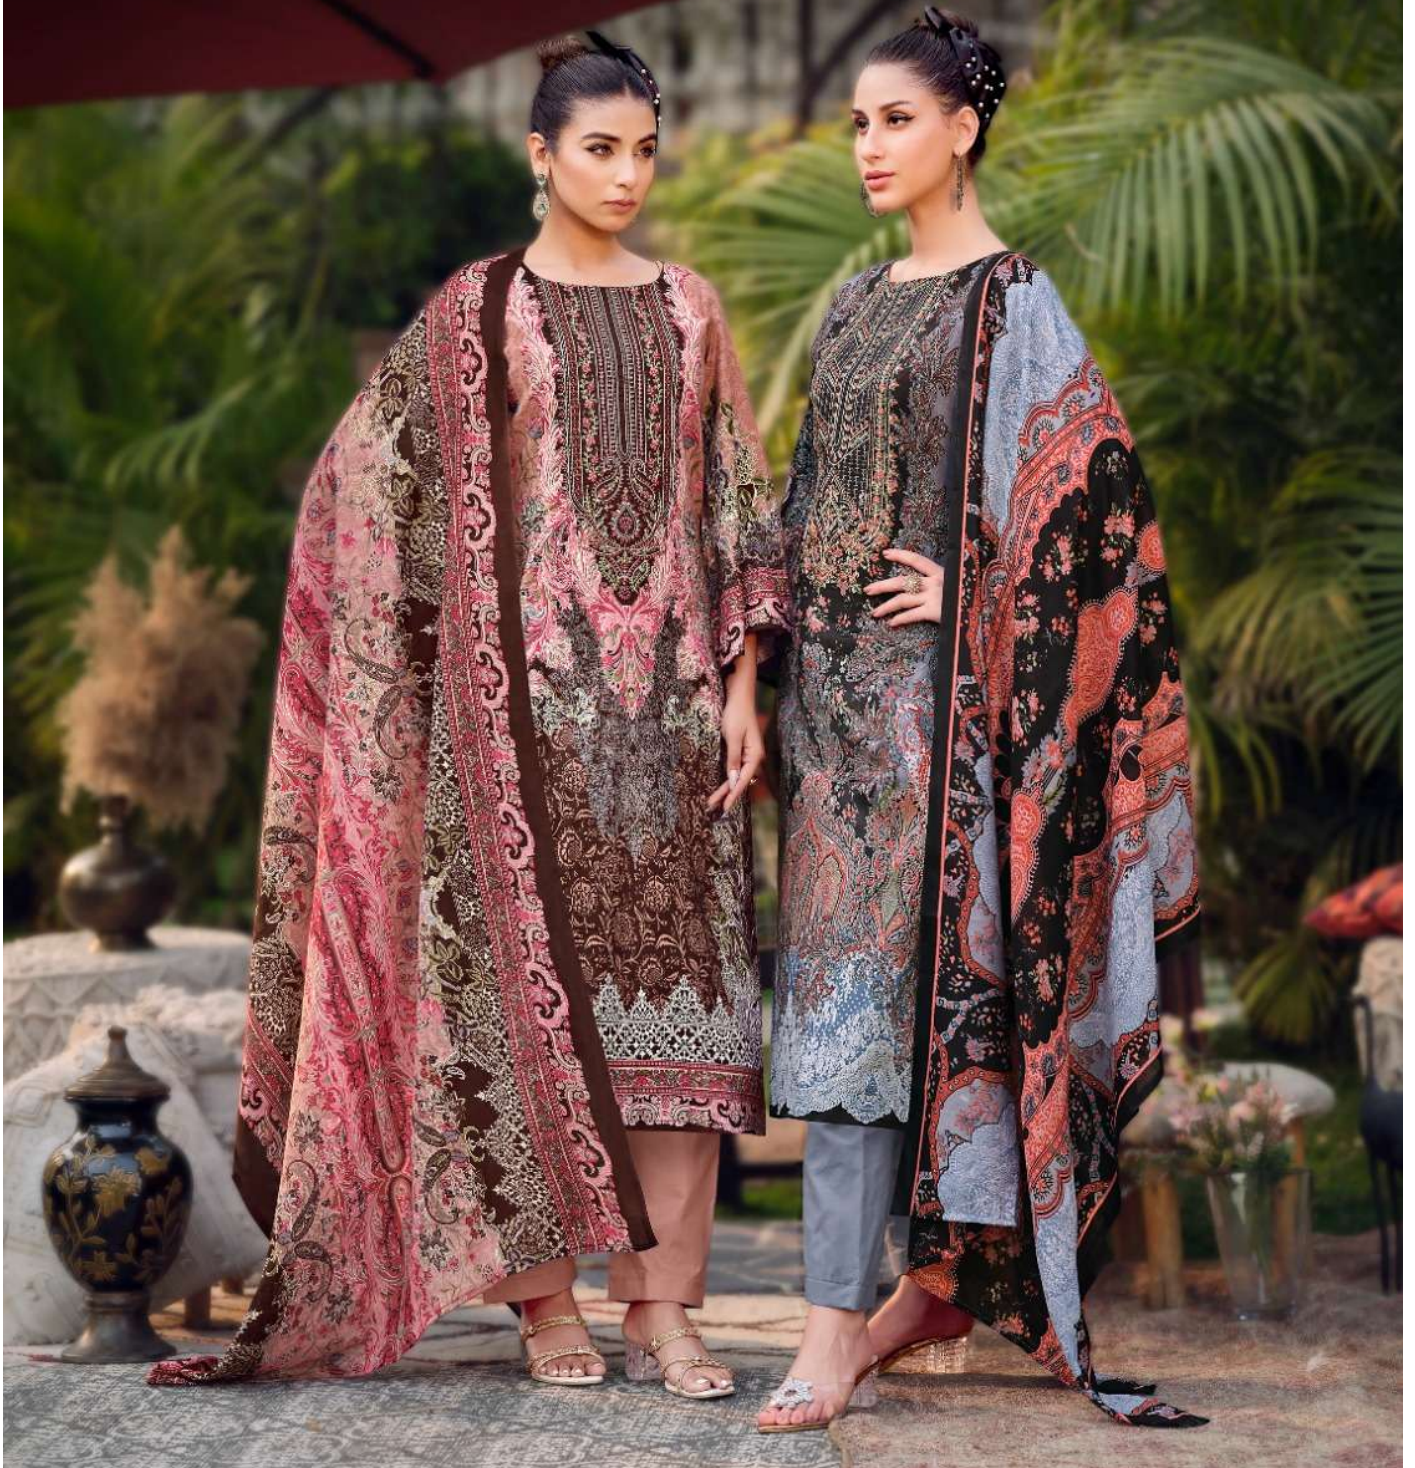

ROMANI®
classic collection

AARZU

VOL-12