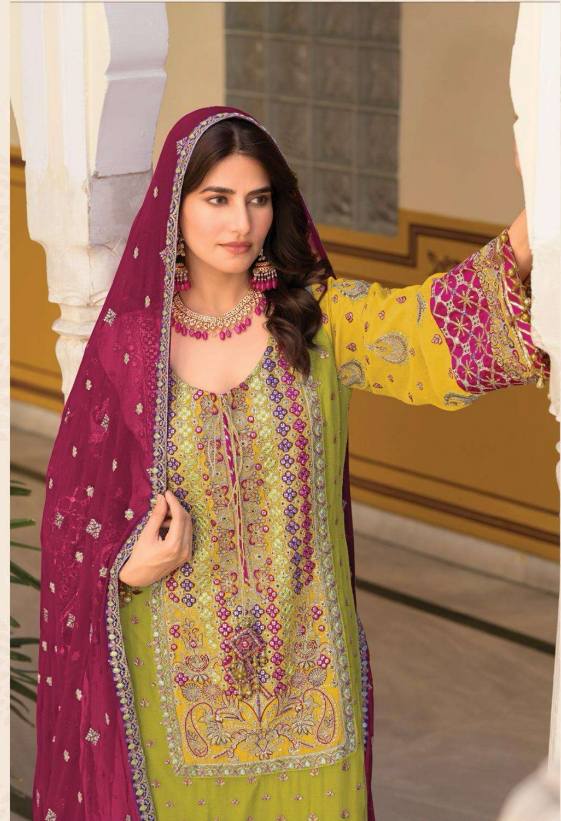

Shree[®]
FABS

READY MADE
COLLECTION

R-1659

R-1659 D

READY MADE
COLLECTION

CARE INSTRUCTIONS

- DO NOT USE ANY TYPE OF BLEACH OR STAIN REMOVING CHEMICALS
- DO NOT OVER EXPOSE DAMP FABRIC TO STRONG SUNLIGHT
- IRON AT MODERATE TEMPERATURE