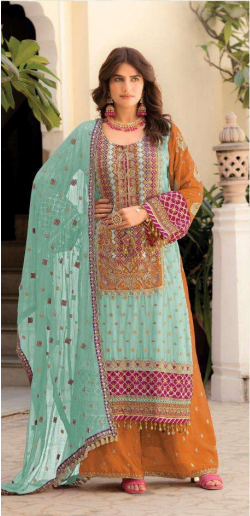

**READY MADE
COLLECTION**

R-1659 A