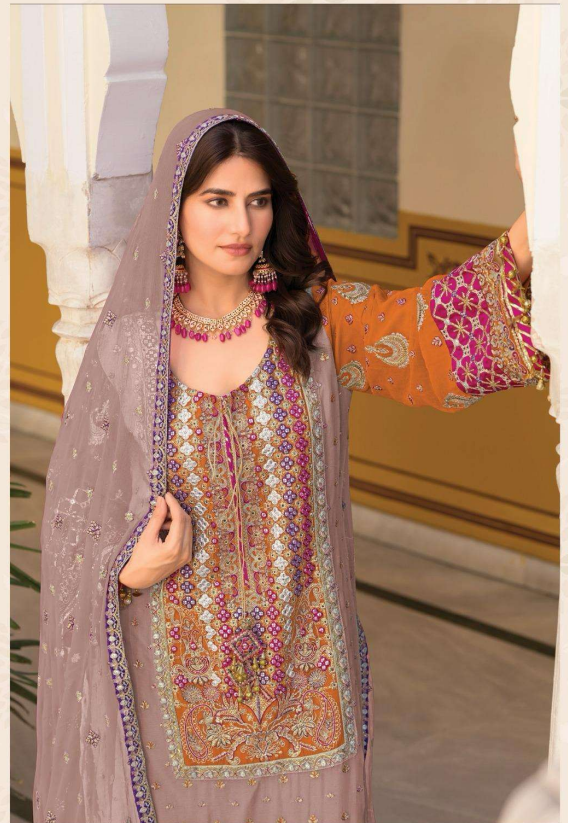

Shree[®]
FABS

READY MADE
COLLECTION

R-1659

R-1659 D

READY MADE
COLLECTION

CARE INSTRUCTIONS

- DO NOT USE ANY TYPE OF BLEACH OR STAIN REMOVING CHEMICALS
- DO NOT OVER EXPOSE DAMP FABRIC TO STRONG SUNLIGHT
- IRON AT MODERATE TEMPERATURE