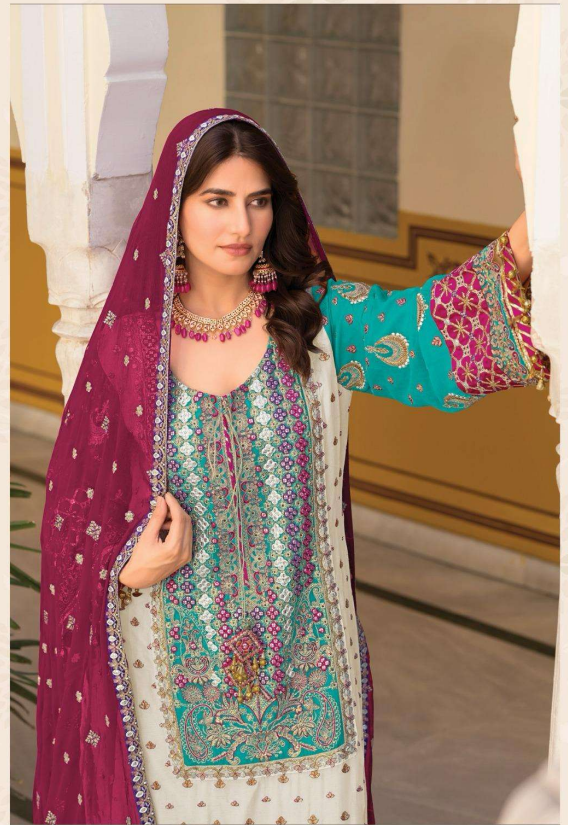

R-1659 B

READY MADE
COLLECTION

CARE INSTRUCTIONS

- DO NOT USE ANY TYPE OF BLEACH OR STAIN REMOVING CHEMICALS
- DO NOT OVER EXPOSE DAMP FABRIC TO STRONG SUNLIGHT
- IRON AT MODERATE TEMPERATURE