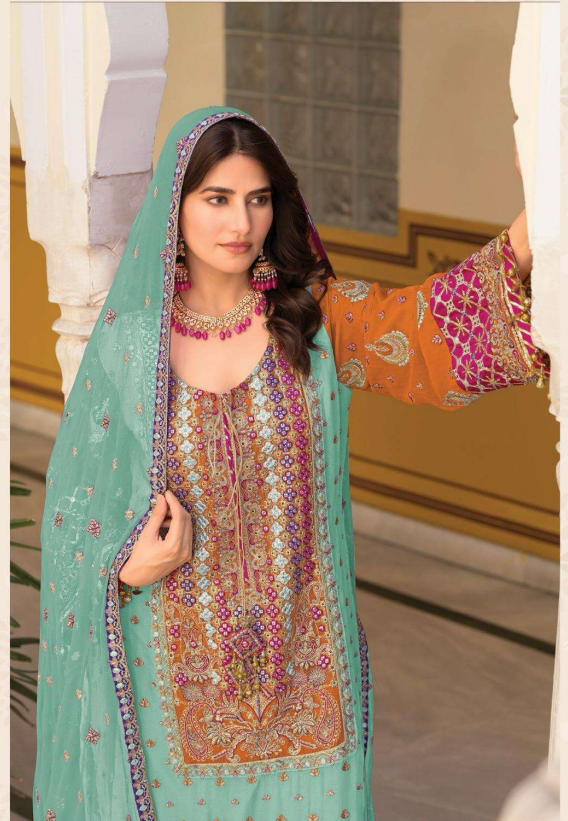

R-1659 A

READY MADE
COLLECTION

CARE INSTRUCTIONS

- DO NOT USE ANY TYPE OF BLEACH OR STAIN REMOVING CHEMICALS
- DO NOT OVER EXPOSE DAMP FABRIC TO STRONG SUNLIGHT
- IRON AT MODERATE TEMPERATURE