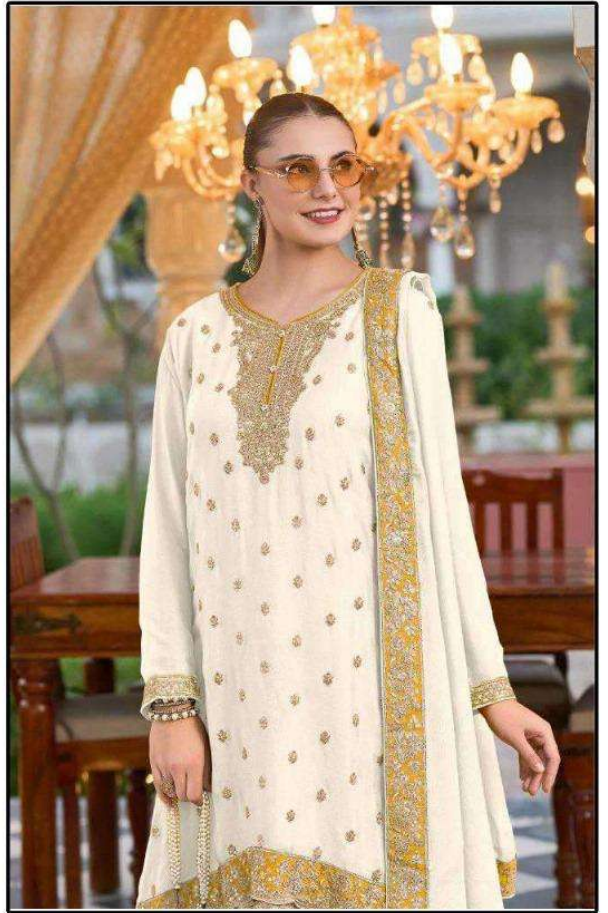

  
HOOR TEX  
Best Quality Fashion

*Top :- Heavy Chinon*  
*Bottom :- Heavy Chinon*  
*Dupatta :- Heavy Chinon*

HF-127 C

<sup>®</sup>  
**HOOR TEX**  
*Divya In Fashion Hoor*

**Top :- Heavy Chinon**  
**Bottom :- Heavy Chinon**  
**Dupatta :- Heavy Chinon**

**HF-127 B**

  
HOOR TEX  
*Heavy Chino*

*Top :- Heavy Chinon*  
*Bottom :- Heavy Chinon*  
*Dupatta :- Heavy Chinon*

HF-127 A

  
HOOR TEX  
Best Quality Fashion Wear

*Top :- Heavy Chinon*  
*Bottom :- Heavy Chinon*  
*Dupatta :-Heavy Chinon*