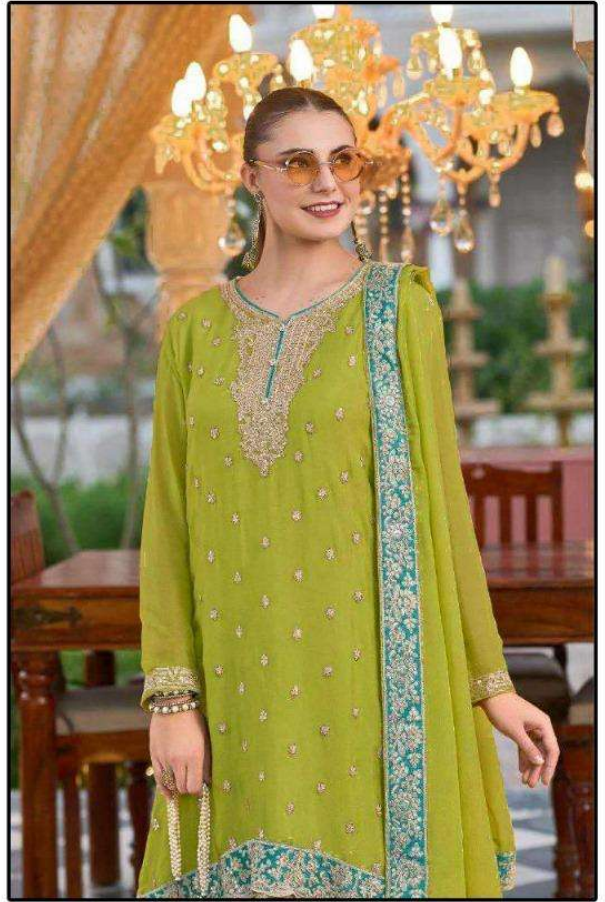

  
HOOR TEX  
Best Quality Fashion

*Top :- Heavy Chinon*  
*Bottom :- Heavy Chinon*  
*Dupatta :- Heavy Chinon*

HF-127 C

<sup>®</sup>  
**HOOR TEX**  
*Divya In Fashion Hoor*

**Top :- Heavy Chinon**  
**Bottom :- Heavy Chinon**  
**Dupatta :- Heavy Chinon**

**HF-127 B**

  
HOOR TEX  
*Heavy Chino*

*Top :- Heavy Chinon*  
*Bottom :- Heavy Chinon*  
*Dupatta :- Heavy Chinon*

HF-127 A

  
HOOR TEX  
Best Quality Fashion Wear

*Top :- Heavy Chinon*  
*Bottom :- Heavy Chinon*  
*Dupatta :-Heavy Chinon*

HF-127 C

**H**®  
**HOOR TEX**  
*Take the Fashion Floor*

**Top :- Heavy Chinon**  
**Bottom :- Heavy Chinon**  
**Dupatta :- Heavy Chinon**

**HF-127 D**

HF-127 A

HF-127 B

HF-127 C

HF-127 D